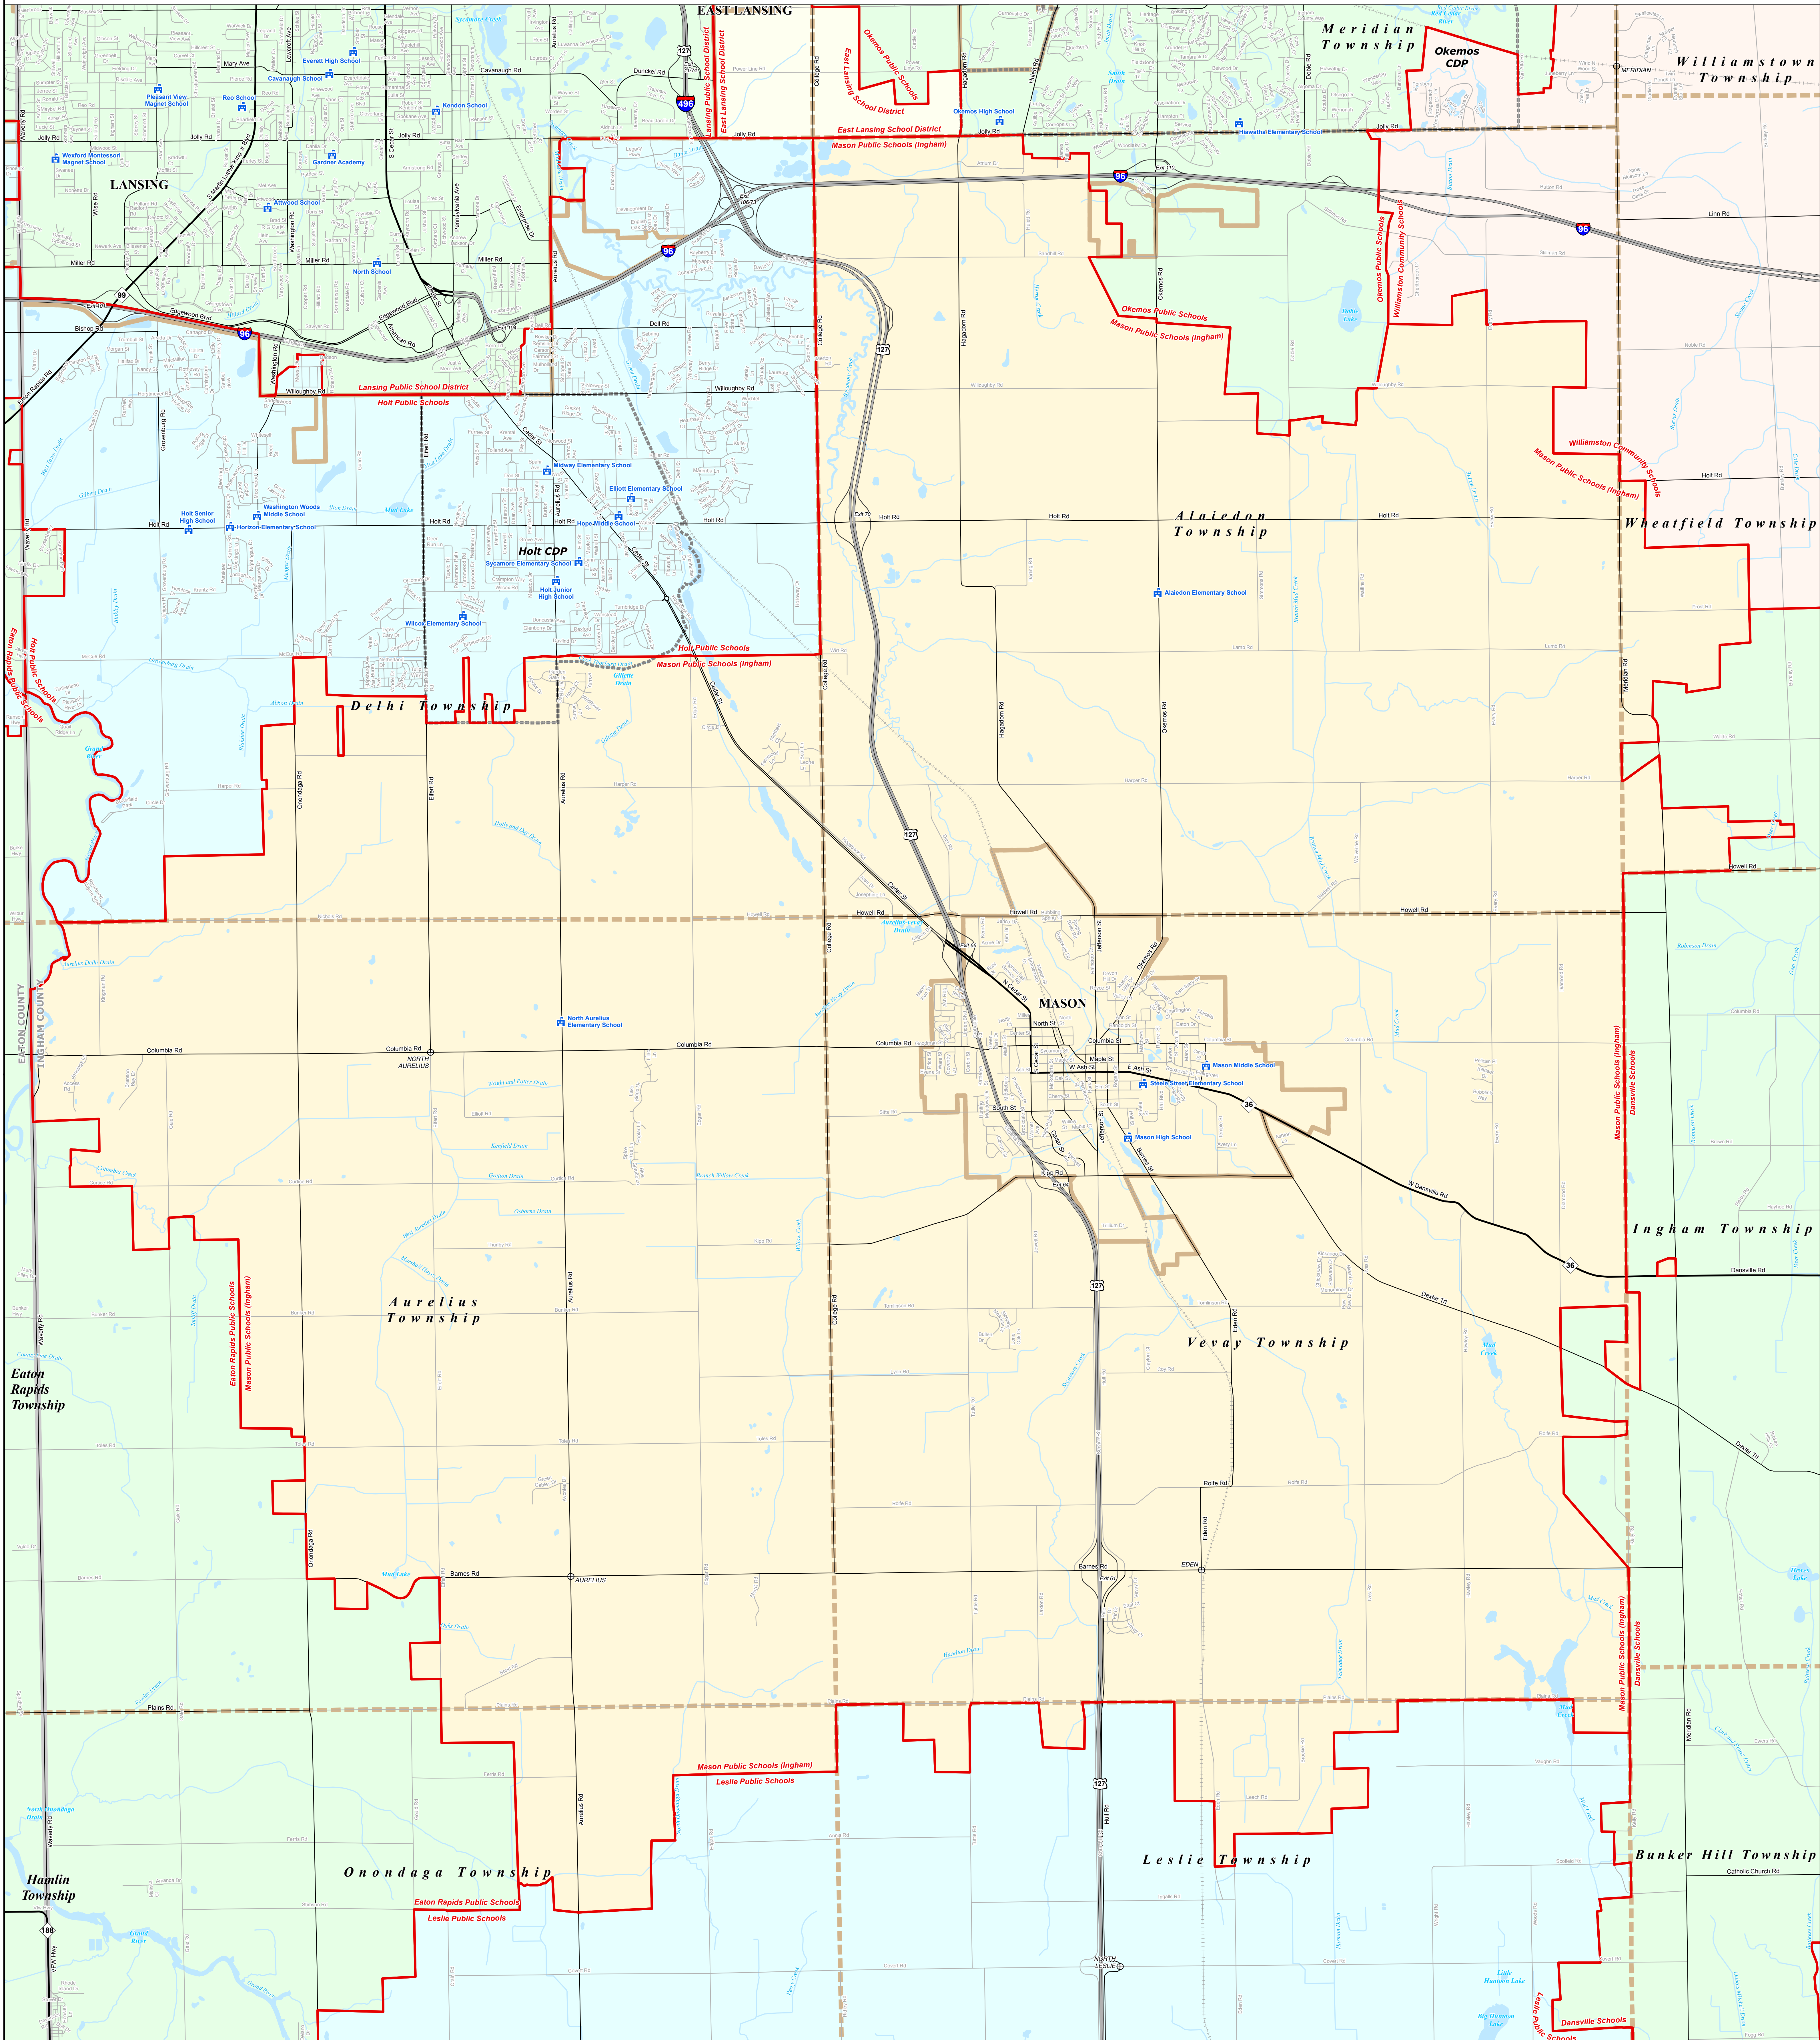

MASON PUBLIC SCHOOLS (INGHAM)

Ingham ISD

0 0.25 0.5 1 Miles

*Note: Non K-12 School Districts identified with Asterisk (*) in Name

11/14/13

Legend	
School District	Unincorporated Place
County	Water Feature
City	River, Stream, or Drain
Township	Railroad
Village	Freeway
Census Designated Place	Primary Road
	Local Road

Source: Michigan Geographic Framework, v13a